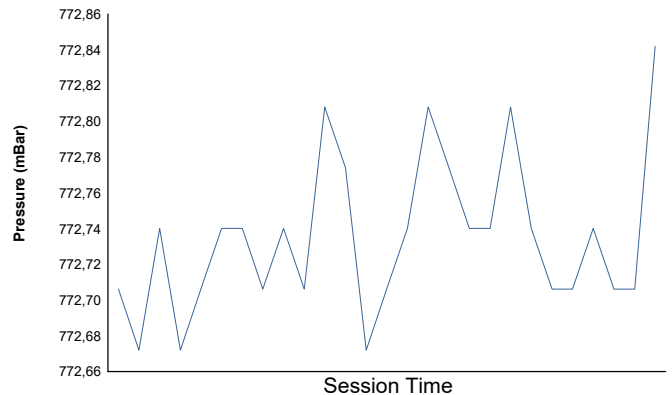

G4 G-Series Clio Ice Trophy Free Practice

Weather Report

Air Temperature

Track Temperature

Humidity

Pressure

Wind Speed

Wind direction