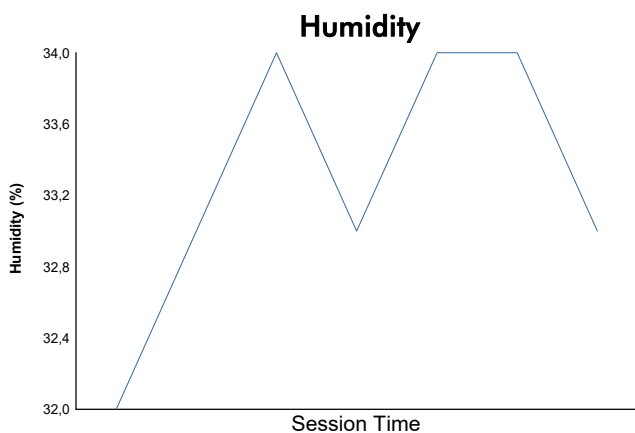

G4 G-Series Ice Gladiators Qualifying

Weather Report

Track Status: **DRY**