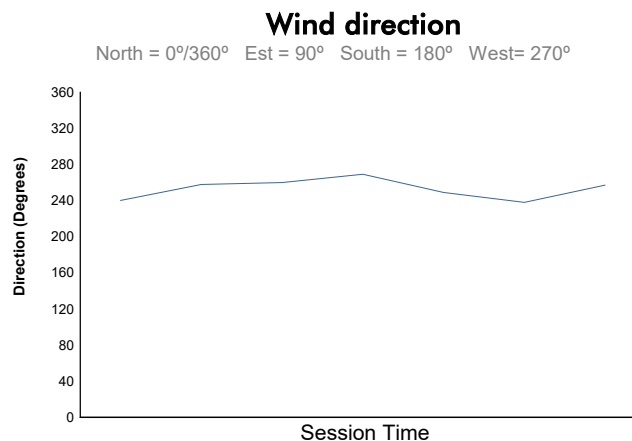

G4 G-Series Ice Gladiators Qualifying

Weather Report

Track Status: **DRY**