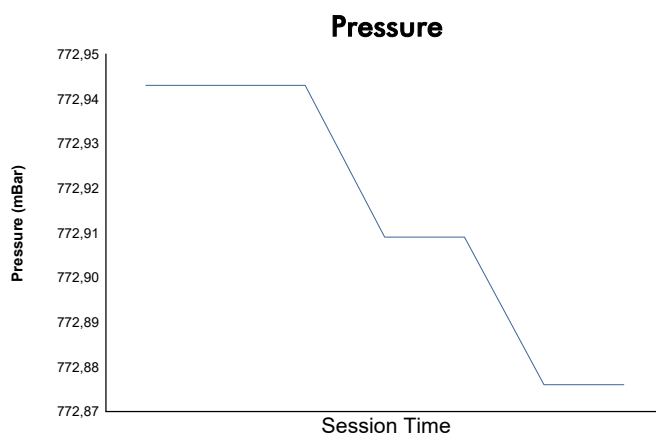

G4 G-Series Ice Gladiators Qualifying

Weather Report

Track Status: **DRY**