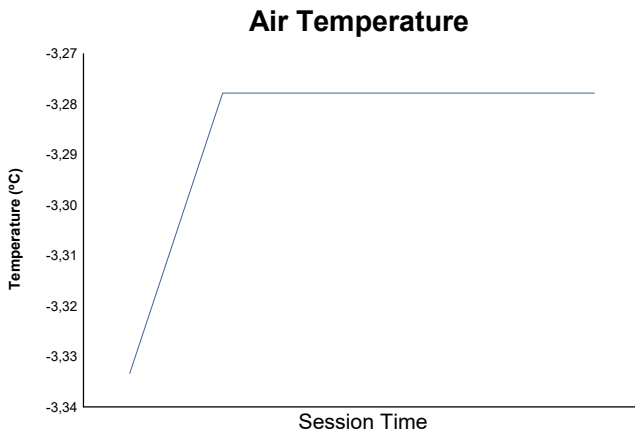

**G4**  
G-Series Ice Gladiators  
Free Practice

Weather Report

Track Status: **DRY**