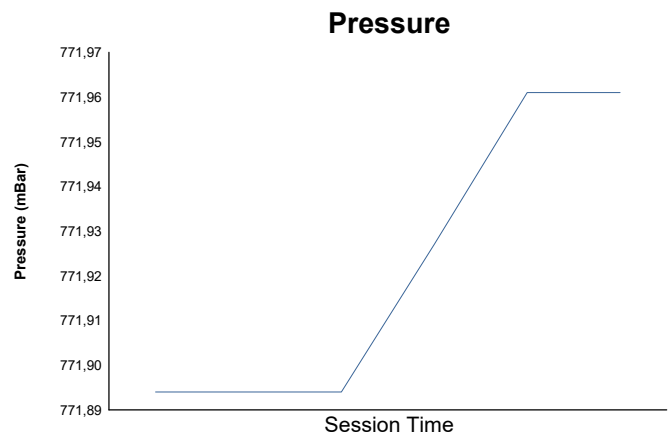

**G4**  
G-Series Ice Gladiators  
Free Practice

Weather Report

Track Status: **DRY**