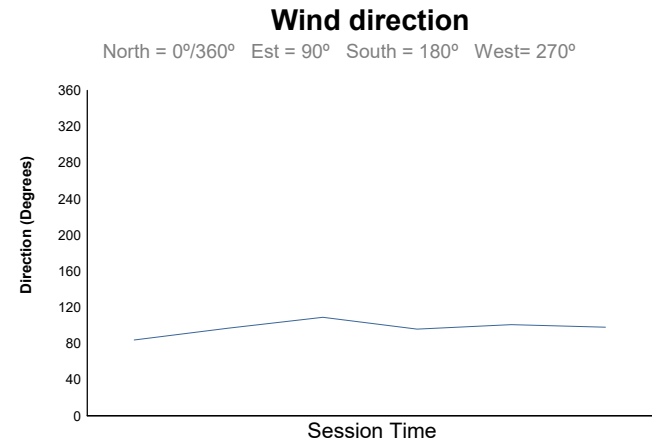

**G4**  
G-Series Ice Gladiators  
Free Practice

Weather Report

Track Status: **DRY**