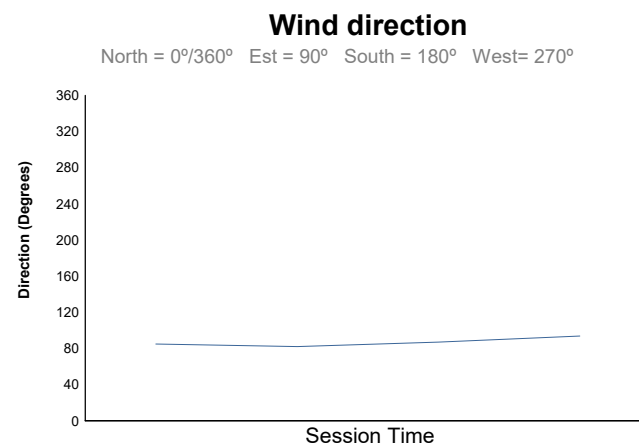

G4 G-Series Ice Gladiators Cursa 1

Weather Report

Track Status: **DRY**