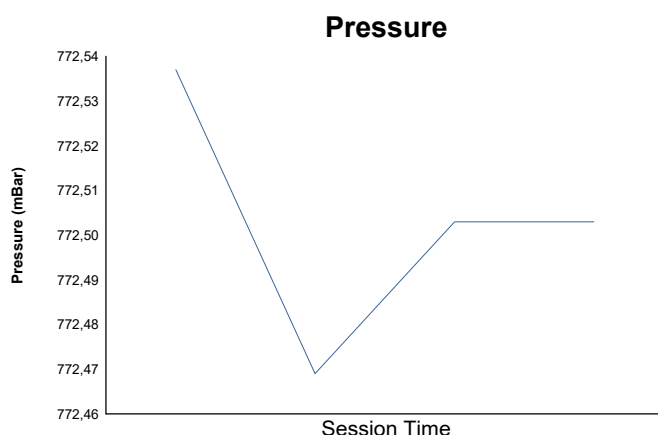

G4 G-Series Ice Gladiators Cursa 1

Weather Report

Track Status: **DRY**