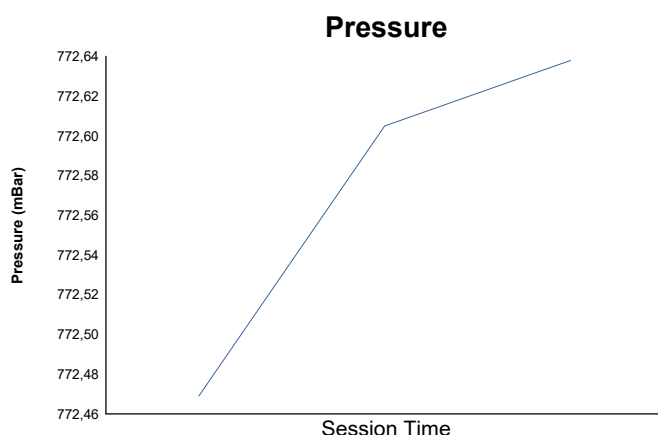

G4
G-Series Ice Gladiators
Cursa 2

Weather Report

Track Status: **DRY**