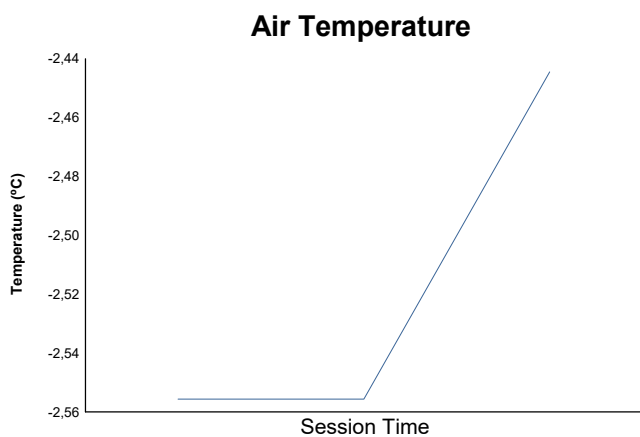

G4
G-Series Ice Gladiators
Cursa 2

Weather Report

Track Status: **DRY**