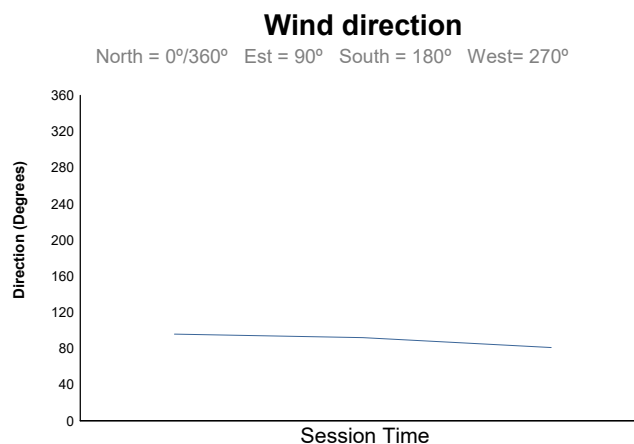

G4
G-Series Ice Gladiators
Cursa 2

Weather Report

Track Status: **DRY**